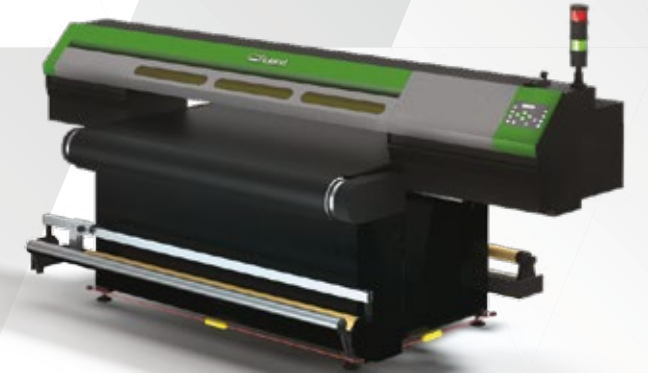

Applications

Discover all the materials on which you can print.

MADE IN ITALY

LEC 330 F200

Printing technology	ink-jet 6 head 12 channels 6 colors
Resolution	540, 720, 1440 dpi max
Drop size	Variable, minimum 4 pl
Printing speed	Max 13 sqm/hr draft quality
Max printing size	Max 700 x 1450 mm
Printing thickness	Max 200 mm
Height detection	Laser sensor
Ink type	Ultra UvLed®
Colors	cmyp ww, cmyk vw
Interface	Ethernet
Software	SmartRip®
Accessories	Heated table, anti-static bar
Price	On request

LEJ 640 F200 F300/F400

Printing technology	ink-jet 6 head 12 channels 6 colors
Resolution	540, 720, 1440 dpi max
Drop size	Variable, minimum 4 pl
Printing speed	Max 13 sqm/hr draft quality
Max printing size	Max 1615 x 1500/2500/3200 mm
Printing thickness	Max 200 mm
Height detection	Laser sensor
Ink type	Ultra UvLed®
Colors	cmyp ww, cmyk vw
Interface	Ethernet
Software	SmartRip®
Accessories	Heated table, anti-static bar
Price	On request

LEC 330 H150

Printing technology	ink-jet 6 head 12 channels 6 colors
Resolution	540, 720, 1440 dpi max
Drop size	Variable, minimum 4 pl
Printing speed	Max 13 sqm/hr draft quality
Max printing size	Max 700 mm x infinity
Printing thickness	Max 200 mm
Height detection	Laser sensor
Ink type	Ultra UvLed®
Colors	cmyp ww, cmyk vw
Interface	Ethernet
Software	SmartRip®
Accessories	Anti-static bar
Price	On request

LEJ 640 H150

Printing technology	ink-jet 6 head 12 channels 6 colors
Resolution	540, 720, 1440 dpi max
Drop size	Variable, minimum 4 pl
Printing speed	Max 13 sqm/hr draft quality
Max printing size	Max 1615 mm x infinity
Printing thickness	Max 200 mm
Height detection	Laser sensor
Ink type	Ultra UvLed®
Colors	cmyp ww, cmyk vw
Interface	Ethernet
Software	SmartRip®
Accessories	Anti-static bar
Price	On request