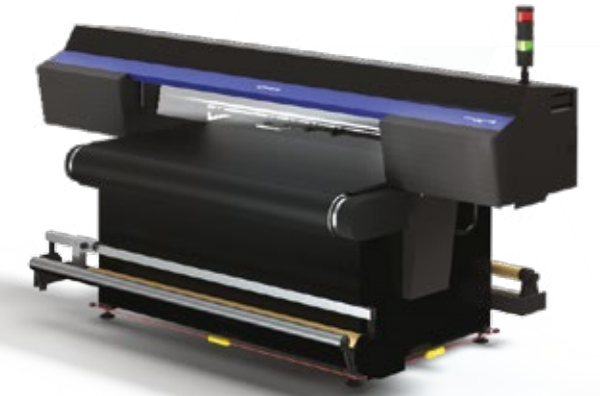

EJ 640 F200 F300/F400

Printing technology	ink-jet double head 16 channels 8 colors
Resolution	540, 720, 1440 dpi max
Drop size	Variable, minimum 4 pl
Printing speed	Max 102 sqm/hr draft quality
Max printing size	Max 1615 x 1500/2500/3200 mm
Printing thickness	Max 200 mm
Height detection	Laser sensor
Ink type	Ultra Grip®, Ultra Latex®, UltraTex®, Ultra UvLed®
Colors	2 cmyk, cmyk lc lm ww, cmyk ww vv
Interface	Ethernet
Software	SmartRip®
Accessories	Heated table, anti-static bar
Price	On request

VG 640 F200 F300/F400

Printing technology	ink-jet 4 head 8 colors
Resolution	540, 720, 1440 dpi max
Drop size	Variable, minimum 4 pl
Printing speed	Max 14,2 sqm/hr draft quality
Max printing size	Max 1615 x 1500/2500/3200 mm
Printing thickness	Max 200 mm
Height detection	Laser sensor
Ink type	Ultra Grip®, Ultra Latex®, UltraTex®, Ultra UvLed®
Colors	2 cmyk, cmyk lc lm lk, cmyk lc lm lk w
Interface	Ethernet
Software	SmartRip®
Accessories	Heated table, anti-static bar
Price	On request

EJ 640 H150

Printing technology	ink-jet double head 16 channels 8 colors
Resolution	540, 720, 1440 dpi max
Drop size	Variable, minimum 4 pl
Printing speed	Max 102 sqm/hr draft quality
Max printing size	Max 1615 mm x infinity
Printing thickness	Max 200 mm
Height detection	Laser sensor
Ink type	Ultra Grip®, Ultra Latex®, UltraTex®, Ultra UvLed®
Colors	2 cmyk, cmyk lc lm ww, cmyk ww vv
Interface	Ethernet
Software	SmartRip®
Accessories	Anti-static bar
Price	On request

VG 640 H150

Printing technology	ink-jet 4 head 8 colors
Resolution	540, 720, 1440 dpi max
Drop size	Variable, minimum 4 pl
Printing speed	Max 14,2 sqm/hr draft quality
Max printing size	Max 1615 mm x infinity
Printing thickness	Max 200 mm
Height detection	Laser sensor
Ink type	Ultra Grip®, Ultra Latex®, UltraTex®, Ultra UvLed®
Colors	2 cmyk, cmyk lc lm lk, cmyk lc lm lk w
Interface	Ethernet
Software	SmartRip®
Accessories	Anti-static bar
Price	On request