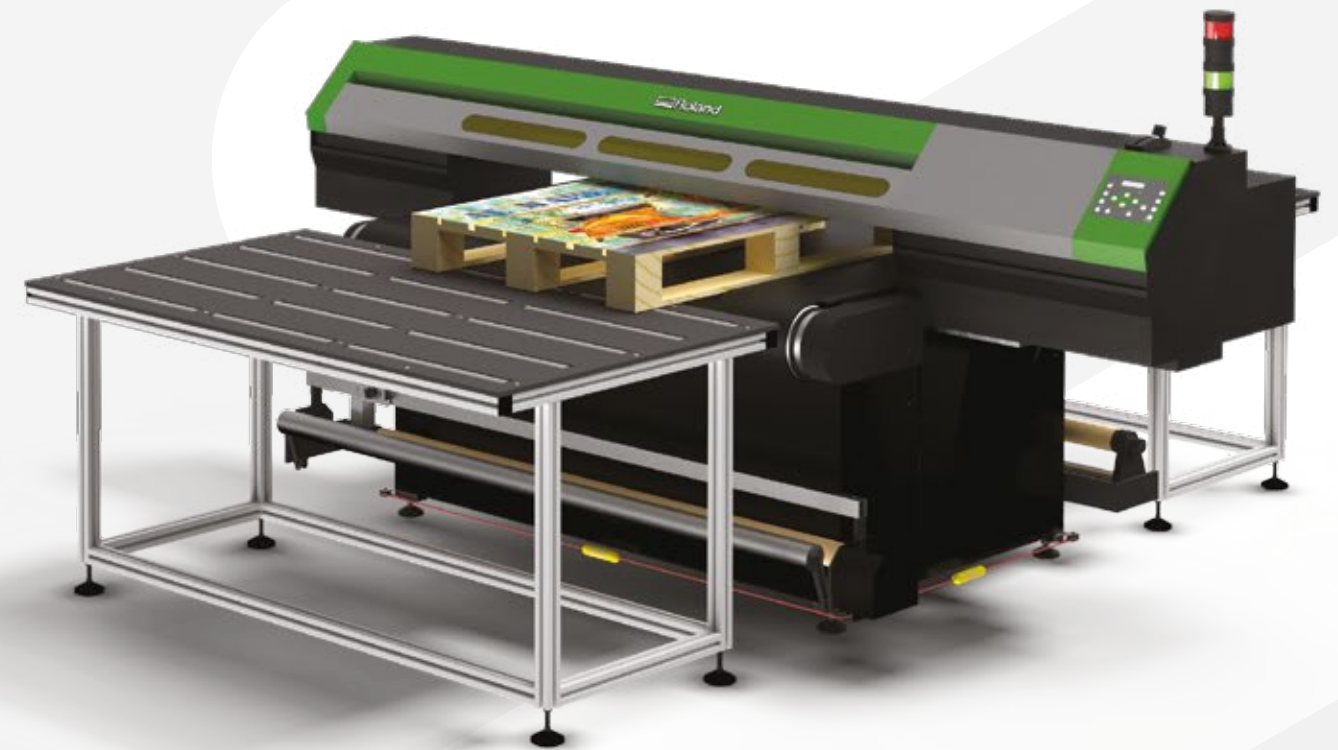

Applications

Discover all the materials on which you can print.

MADE IN ITALY

LEC 330 F200

Printing technology	ink-jet 6 head 12 channels 6 colors
Resolution	540, 720, 1440 dpi max
Drop size	Variable, minimum 4 pl
Printing speed	Max 13 sqm/hr draft quality
Max printing size	Max 700 x 1450 mm
Printing thickness	Max 200 mm
Height detection	Laser sensor
Ink type	Ultra UvLed®
Colors	cmyp ww, cmyk vw
Interface	Ethernet
Software	SmartRip®
Accessories	Heated table, anti-static bar
Price	On request

LEJ 640 F200 F300/F400

Printing technology	ink-jet 6 head 12 channels 6 colors
Resolution	540, 720, 1440 dpi max
Drop size	Variable, minimum 4 pl
Printing speed	Max 13 sqm/hr draft quality
Max printing size	Max 1615 x 1500/2500/3200 mm
Printing thickness	Max 200 mm
Height detection	Laser sensor
Ink type	Ultra UvLed®
Colors	cmyp ww, cmyk vw
Interface	Ethernet
Software	SmartRip®
Accessories	Heated table, anti-static bar
Price	On request

LEC 330 H150

Printing technology	ink-jet 6 head 12 channels 6 colors
Resolution	540, 720, 1440 dpi max
Drop size	Variable, minimum 4 pl
Printing speed	Max 13 sqm/hr draft quality
Max printing size	Max 700 mm x infinity
Printing thickness	Max 200 mm
Height detection	Laser sensor
Ink type	Ultra UvLed®
Colors	cmyp ww, cmyk vw
Interface	Ethernet
Software	SmartRip®
Accessories	Anti-static bar
Price	On request

EJ 640 F200 F300/F400

Printing technology	ink-jet double head 16 channels 8 colors
Resolution	540, 720, 1440 dpi max
Drop size	Variable, minimum 4 pl
Printing speed	Max 102 sqm/hr draft quality
Max printing size	Max 1615 x 1500/2500/3200 mm
Printing thickness	Max 200 mm
Height detection	Laser sensor
Ink type	Ultra Grip®, Ultra Latex®, UltraTex®, Ultra UvLed®
Colors	2 cmyk, cmyk lc lm ww, cmyk ww vv
Interface	Ethernet
Software	SmartRip®
Accessories	Heated table, anti-static bar
Price	On request